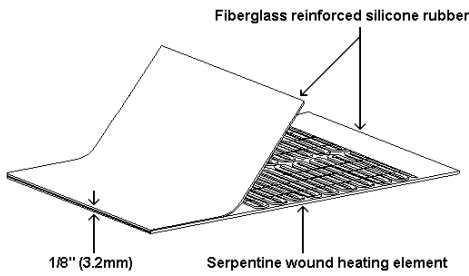

Specifications:

- Operating voltage of 120VAC
- 12 inch (305mm) TEFLON® extruded leads standard
- *Additional length available
- Heating element is laminated between two layers of, 15 mil, fiberglass reinforced silicone rubber
- Silicone rubber density of 16.8 oz/yd² (570 grams/M²) per layer
- 450°F (232°C) maximum exposure temperature
- -60°F (-51°C) minimum exposure temperature
- Dielectric strength of over 2000 volts
- Moisture resistant
- Chemical resistant
- Radiation resistant