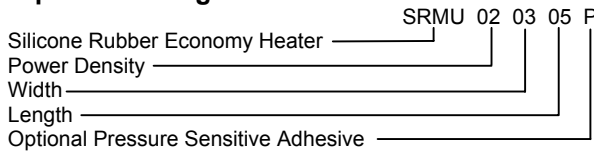

Square/Rectangular SRMU Heat Blanket Part Number Guide

1" Wide Blankets

Width in (mm)	Length in (mm)	2.5Watts/in² (.004 Watts/mm²)	5Watts/in² (.007 Watts/mm²)	10 Watts/in² (.016 Watts/mm²)
1 (25)	1 (25)	N/A	N/A	SRMU100101
1 (25)	2 (51)	N/A	SRMU050102	SRMU100102
1 (25)	3 (76)	SRMU020103	SRMU050103	SRMU100103
1 (25)	4 (102)	SRMU020104	SRMU050104	SRMU100104
1 (25)	5 (127)	SRMU020105	SRMU050105	SRMU100105
1 (25)	6 (152)	SRMU020106	SRMU050106	SRMU100106
1 (25)	7 (178)	SRMU020107	SRMU050107	SRMU100107
1 (25)	8 (203)	SRMU020108	SRMU050108	SRMU100108
1 (25)	9 (229)	SRMU020109	SRMU050109	SRMU100109
1 (25)	10 (254)	SRMU020110	SRMU050110	SRMU100110
1 (25)	11 (279)	SRMU020111	SRMU050111	SRMU100111
1 (25)	12 (305)	SRMU020112	SRMU050112	SRMU100112
1 (25)	18 (457)	SRMU020118	SRMU050118	SRMU100118
1 (25)	24 (610)	SRMU020124	SRMU050124	SRMU100124
1 (25)	30 (762)	SRMU020130	SRMU050130	SRMU100130
1 (25)	36 (914)	SRMU020136	SRMU050136	SRMU100136
1 (25)	42 (1067)	SRMU020142	SRMU050142	SRMU100142
1 (25)	48 (1219)	SRMU020148	SRMU050148	SRMU100148

2" Wide Blankets

Width in (mm)	Length in (mm)	2.5Watts/in² (.004 Watts/mm²)	5Watts/in² (.007 Watts/mm²)	10 Watts/in² (.016 Watts/mm²)
2 (50.8)	2 (51)	SRMU020202	SRMU050202	SRMU100202
2 (50.8)	3 (76)	SRMU020203	SRMU050203	SRMU100203
2 (50.8)	4 (102)	SRMU020204	SRMU050204	SRMU100204
2 (50.8)	5 (127)	SRMU020205	SRMU050205	SRMU100205
2 (50.8)	6 (152)	SRMU020206	SRMU050206	SRMU100206
2 (50.8)	7 (178)	SRMU020207	SRMU050207	SRMU100207
2 (50.8)	8 (203)	SRMU020208	SRMU050208	SRMU100208
2 (50.8)	9 (229)	SRMU020209	SRMU050209	SRMU100209
2 (50.8)	10 (254)	SRMU020210	SRMU050210	SRMU100210
2 (50.8)	11 (279)	SRMU020211	SRMU050211	SRMU100211
2 (50.8)	12 (305)	SRMU020212	SRMU050212	SRMU100212
2 (50.8)	18 (457)	SRMU020218	SRMU050218	SRMU100218
2 (50.8)	24 (610)	SRMU020224	SRMU050224	SRMU100224
2 (50.8)	30 (762)	SRMU020230	SRMU050230	SRMU100230
2 (50.8)	36 (914)	SRMU020236	SRMU050236	SRMU100236
2 (50.8)	42 (1067)	SRMU020242	SRMU050242	SRMU100242
2 (50.8)	48 (1219)	SRMU020248	SRMU050248	SRMU100248

BriskHeat® Economy Silicone Rubber Heating Blankets/Pads (SRMU Series) are designed to solve a variety of heating applications. The heaters range in size from 1" (25mm) by 1" (25mm), to 12" (305mm) by 24" (610mm), with circular heaters also available.