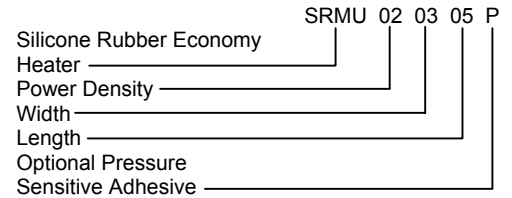

Square/Rectangular SRMU Heat Blanket Part Number Guide

*Additional lead length available in 1 inch increments from 12 to 96 inches. To specify additional lead length add the desired length to the end of the part number, see the examples below.

SQUARE/RECTANGULAR

Standard 12 inch leads ---- SRMU020606
Optional 96 inch leads ----- SRMU020606-096

Temperature Controller Required

Required